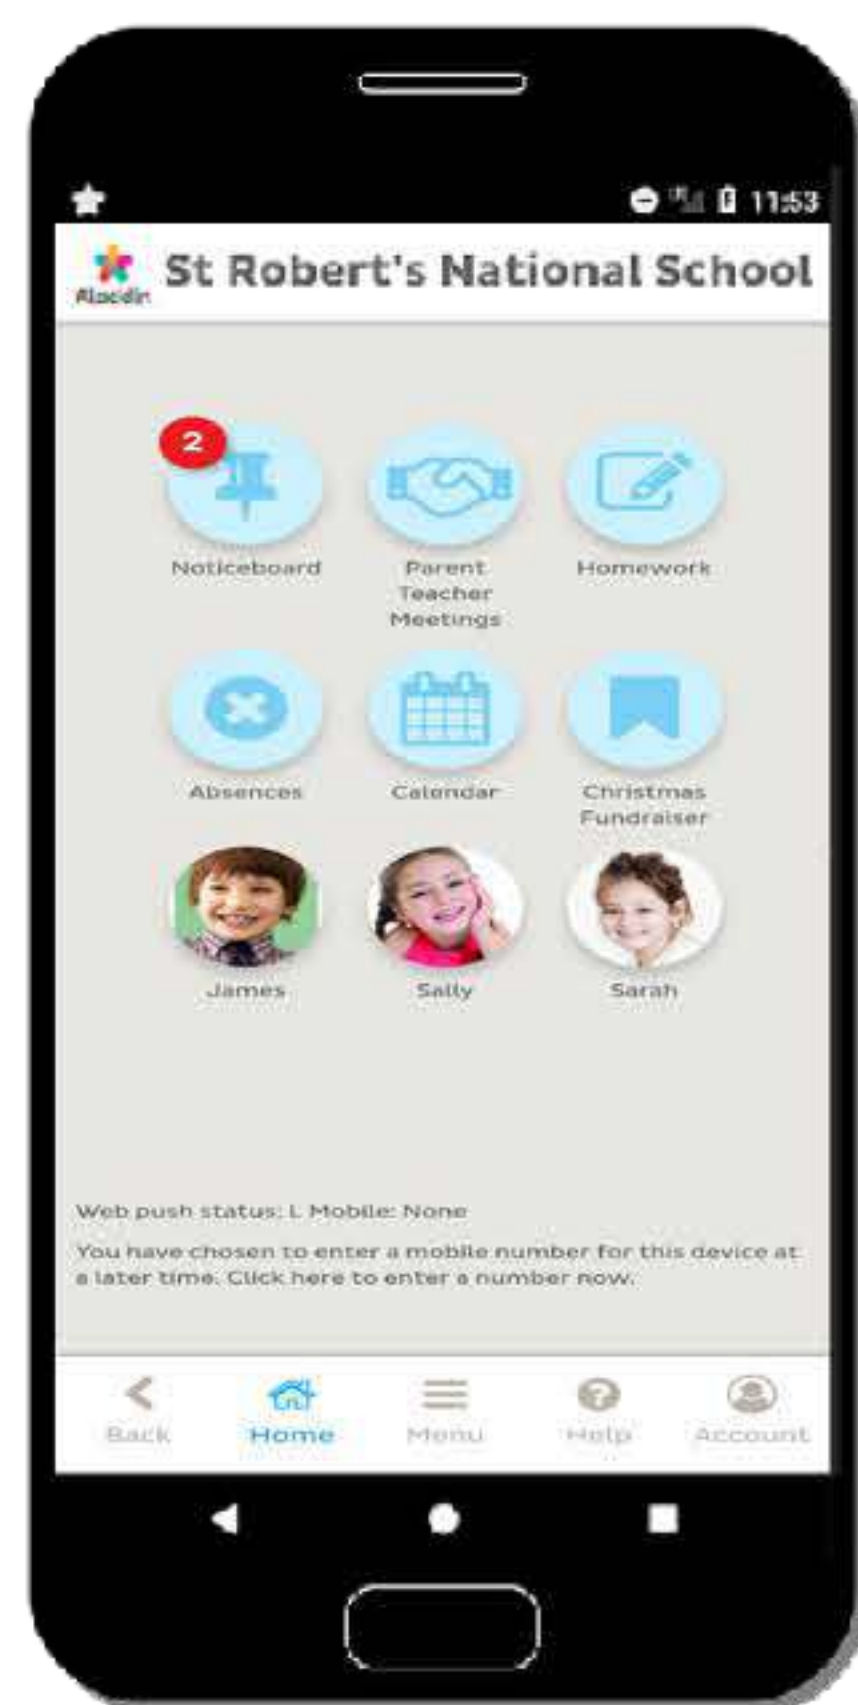

7 Steps to Using your Aladdin App

02 Home Page

Quick links to various sections of your Connect account including the Noticeboard and Homework.

04 Main Menu

Click on 'Menu' from your bottom navigation bar to open your main menu and navigate through your account.

06 Student Menu

The student menu button is located below your child's name on their profile. This will allow you to navigate the various sections of student information.

01 Login Page

Sign in to your account, add other accounts, or change your security settings.