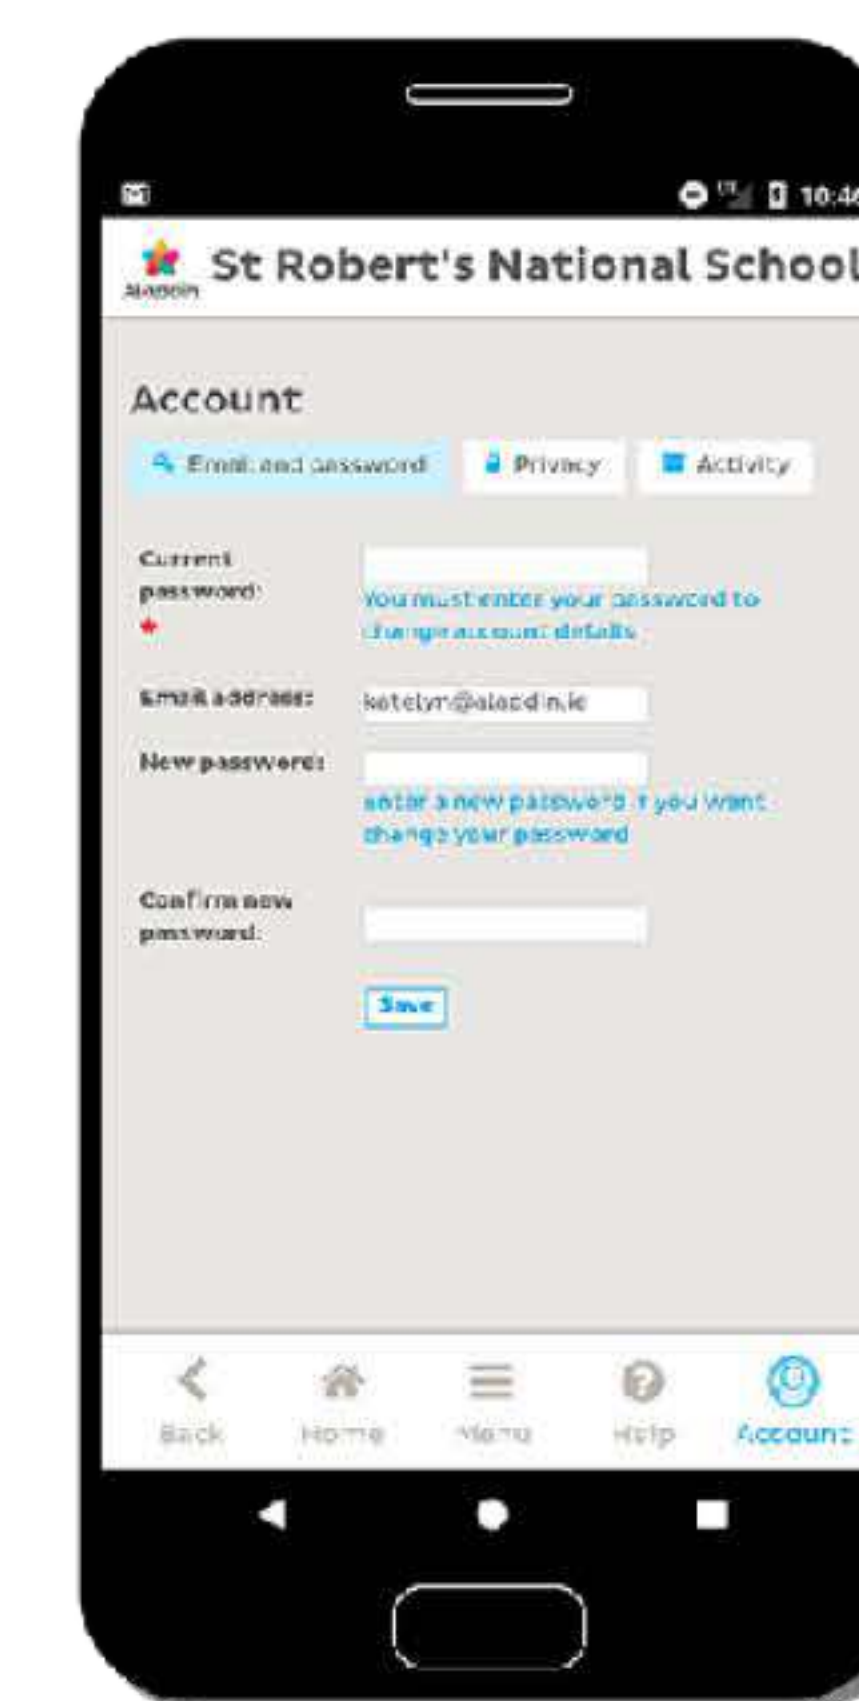

7 Steps to Using your Aladdin App

02 Home Page

Quick links to various sections of your Connect account including the Noticeboard and Homework.

04 Main Menu

Click on 'Menu' from your bottom navigation bar to open your main menu and navigate through your account.

06 Student Menu

The student menu button is located below your child's name on their profile. This will allow you to navigate the various sections of student information.

01 Login Page

Sign in to your account, add other accounts, or change your security settings.

03 Homework

Clicking Homework from your Home Page will give you each of your children's homework for today. Click on 'View more days' to view future and past homework also.

05 Student Profile

Clicking on your child's name from your main menu will open their student profile where you can access their student information.

07 Account Settings

You can access your Account settings from the bottom navigation bar. Here you can change your login details and set your privacy options if needed.