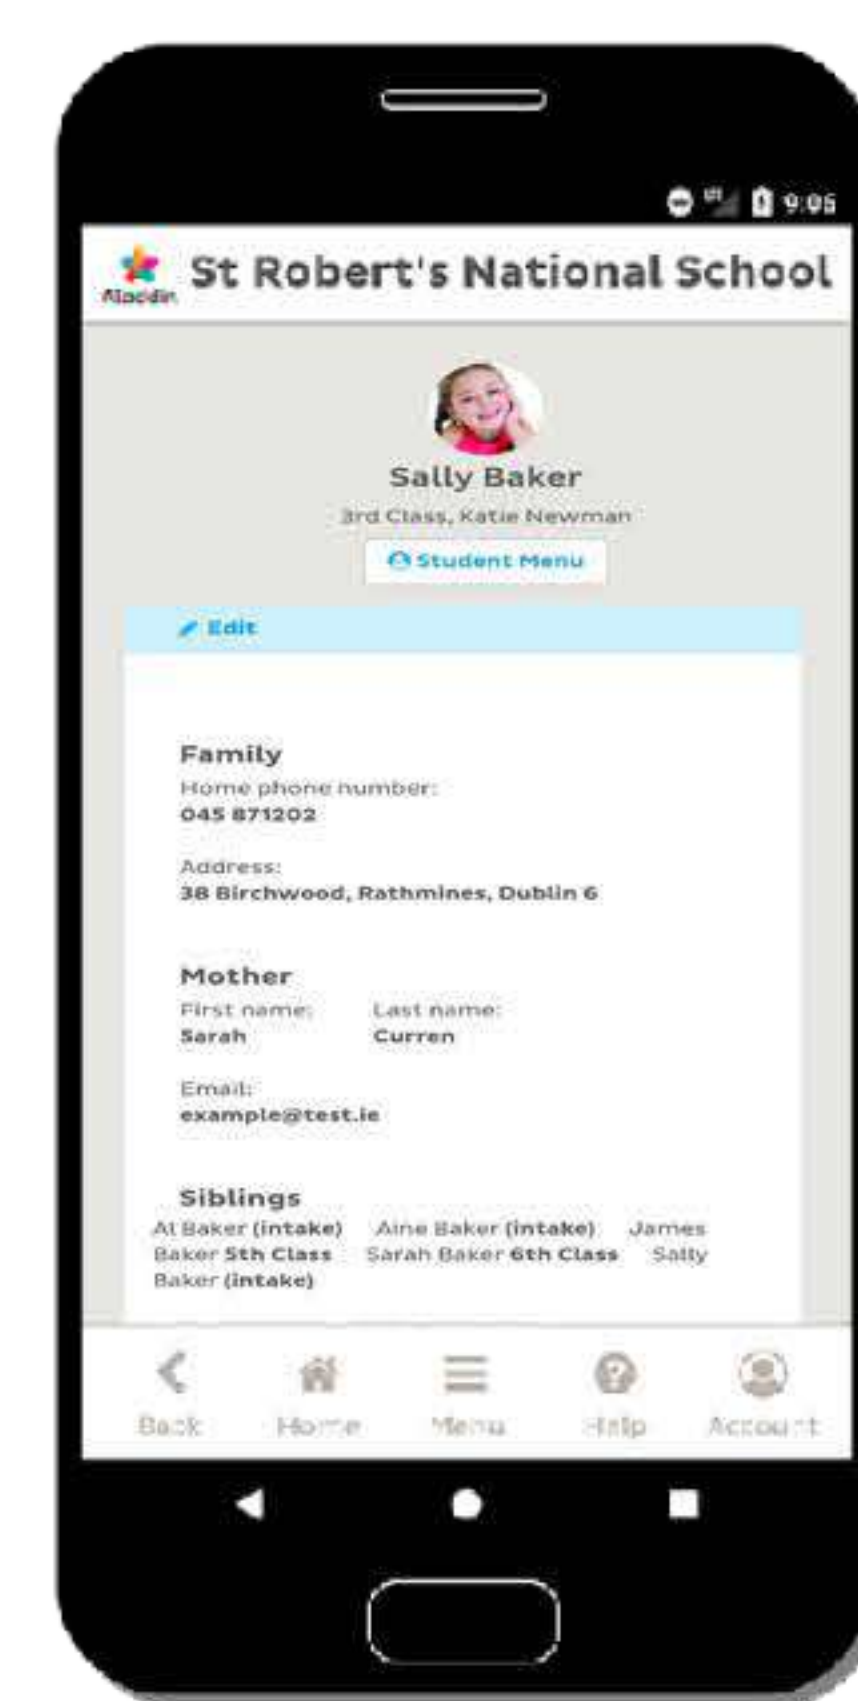

7 Steps to Using your Aladdin App

02 Home Page

Quick links to various sections of your Connect account including the Noticeboard and Homework.

04 Main Menu

Click on 'Menu' from your bottom navigation bar to open your main menu and navigate through your account.

06 Student Menu

The student menu button is located below your child's name on their profile. This will allow you to navigate the various sections of student information.

01 Login Page

Sign in to your account, add other accounts, or change your security settings.

03 Homework

Clicking Homework from your Home Page will give you each of your children's homework for today. Click on 'View more days' to view future and past homework also.

05 Student Profile

Clicking on your child's name from your main menu will open their student profile where you can access their student information.